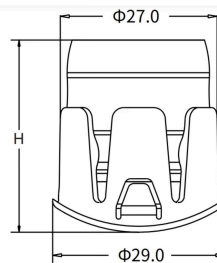

HANDRAIL

PICTURE

GENERAL

Name	Handrail
Input Wattage	1,5W
Luminaire luminous flux	150LM
CCT	<ul style="list-style-type: none">• 2700K• 3000K• 4000K• RGB
CRI	>80
Voltage (V)	24V
Material	stainless steel
IP Grade	IP67
IK Grade	IK10
Beam Angle	asymmetric symmetric

DIMENSION

Dimensions:	\varnothing 29mm H 26,7mm
-------------	-----------------------------

Electrical

Driver	excluded
Dimming	on/off, 1-10V, DALI, DMX

Other Data

Lifetime (hr)	50,000h
---------------	---------