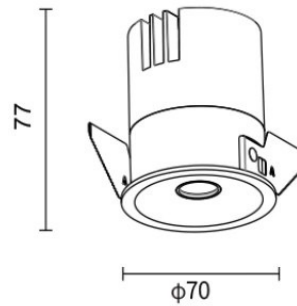

DOT

PICTURE

GENERAL

Name	DOT
Input Wattage	12W
Luminaire luminous flux	620LM
CCT	<ul style="list-style-type: none">• 2700K• 3000K• 4000K
CRI	>90
Voltage (V)	220-240V
Color	BLACK, WHITE
IP Grade	IP20
Beam Angle	<ul style="list-style-type: none">• 24°• 36°

DIMENSION

Dimensions:	$\varnothing 70\text{mm H}70\text{mm}$
Opening:	65mm

Electrical

Driver	included
Dimming	on/off, triac, DALI

Other Data

Lifetime (hr)	50,000h
Materials of Housing	aluminium

Certifications