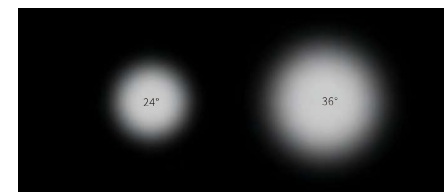

X5 SERIES

COLOUR TEMPERATURE

3000K
3500K
4000K

8W	AC220-240V	3000K/3500K/4000K	391 lm(24° 3000K)
10W	AC220-240V	3000K/3500K/4000K	513 lm (24° 3000K)

BEAM ANGLE

24°/36°

GENERAL

IP20