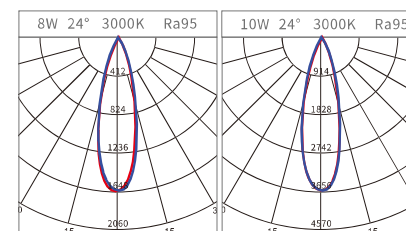

X5 SERIES

COLOUR TEMPERATURE

3000K
3500K
4000K

8W	AC220-240V	3000K/3500K/4000K	391 lm(24° 3000K)
10W	AC220-240V	3000K/3500K/4000K	513 lm (24° 3000K)

BEAM ANGLE

24°/36°

GENERAL

IP20

8W, 10W
3000K, 3500K, 4000K
50000h@L80
CRI ≥ 95
SDCM<3

ELECTRICAL

on/off
Tuya Zigbee
0-10V
DALI