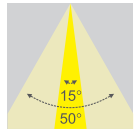

# ZOOM

LED Recessed downlight

Free zoom, according to the size of the object, as you like, to achieve the best lighting effect

LED Recessed downlight

Colour(Front ring)  
 Standard  
 Non-standard  
 WHITE  
 BLACK

IP rate  
 Standard  
 Non-standard  
 IP20

CCT  
 Standard  
 Non-standard  
 2700K  
 3000K  
 3500K  
 4000K  
 5000K  
 2700-6000K

Control  
 Standard  
 Non-standard  
 ON/OFF  
 DALI  
 0/1-10V  
 TRIAC  
 BLUETOOTH  
 ZIGBEE  
 CASAMBI