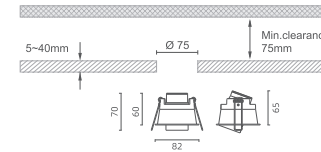

# ZOOM

LED Recessed downlight

Free zoom, according to the size of the object, as you like, to achieve the best lighting effect

LED Recessed downlight

Colour(Front ring)  
 Standard  
 Non-standard  
 WHITE  
 BLACK

IP rate  
 Standard  
 Non-standard  
 IP20

CCT  
 Standard  
 Non-standard  
 2700K  
 3000K  
 3500K  
 4000K  
 5000K  
 2700-6000K

Control  
 Standard  
 Non-standard  
 ON/OFF  
 DALI  
 0/1-10V  
 TRIAC  
 BLUETOOTH  
 ZIGBEE  
 CASAMBI