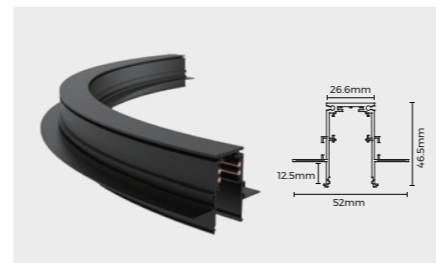

Trimless track (12.5mm gypsum board)

Art. 127.0001.125.800mm 90°

Installation: Trimless recessed
Material: AL6063-T5
Coating: Black
Rated current: 7.5A

Operating Voltage	Maximum power
24V	180W
48V	360W

Size: 52×46.5×Φ800mm, 90°