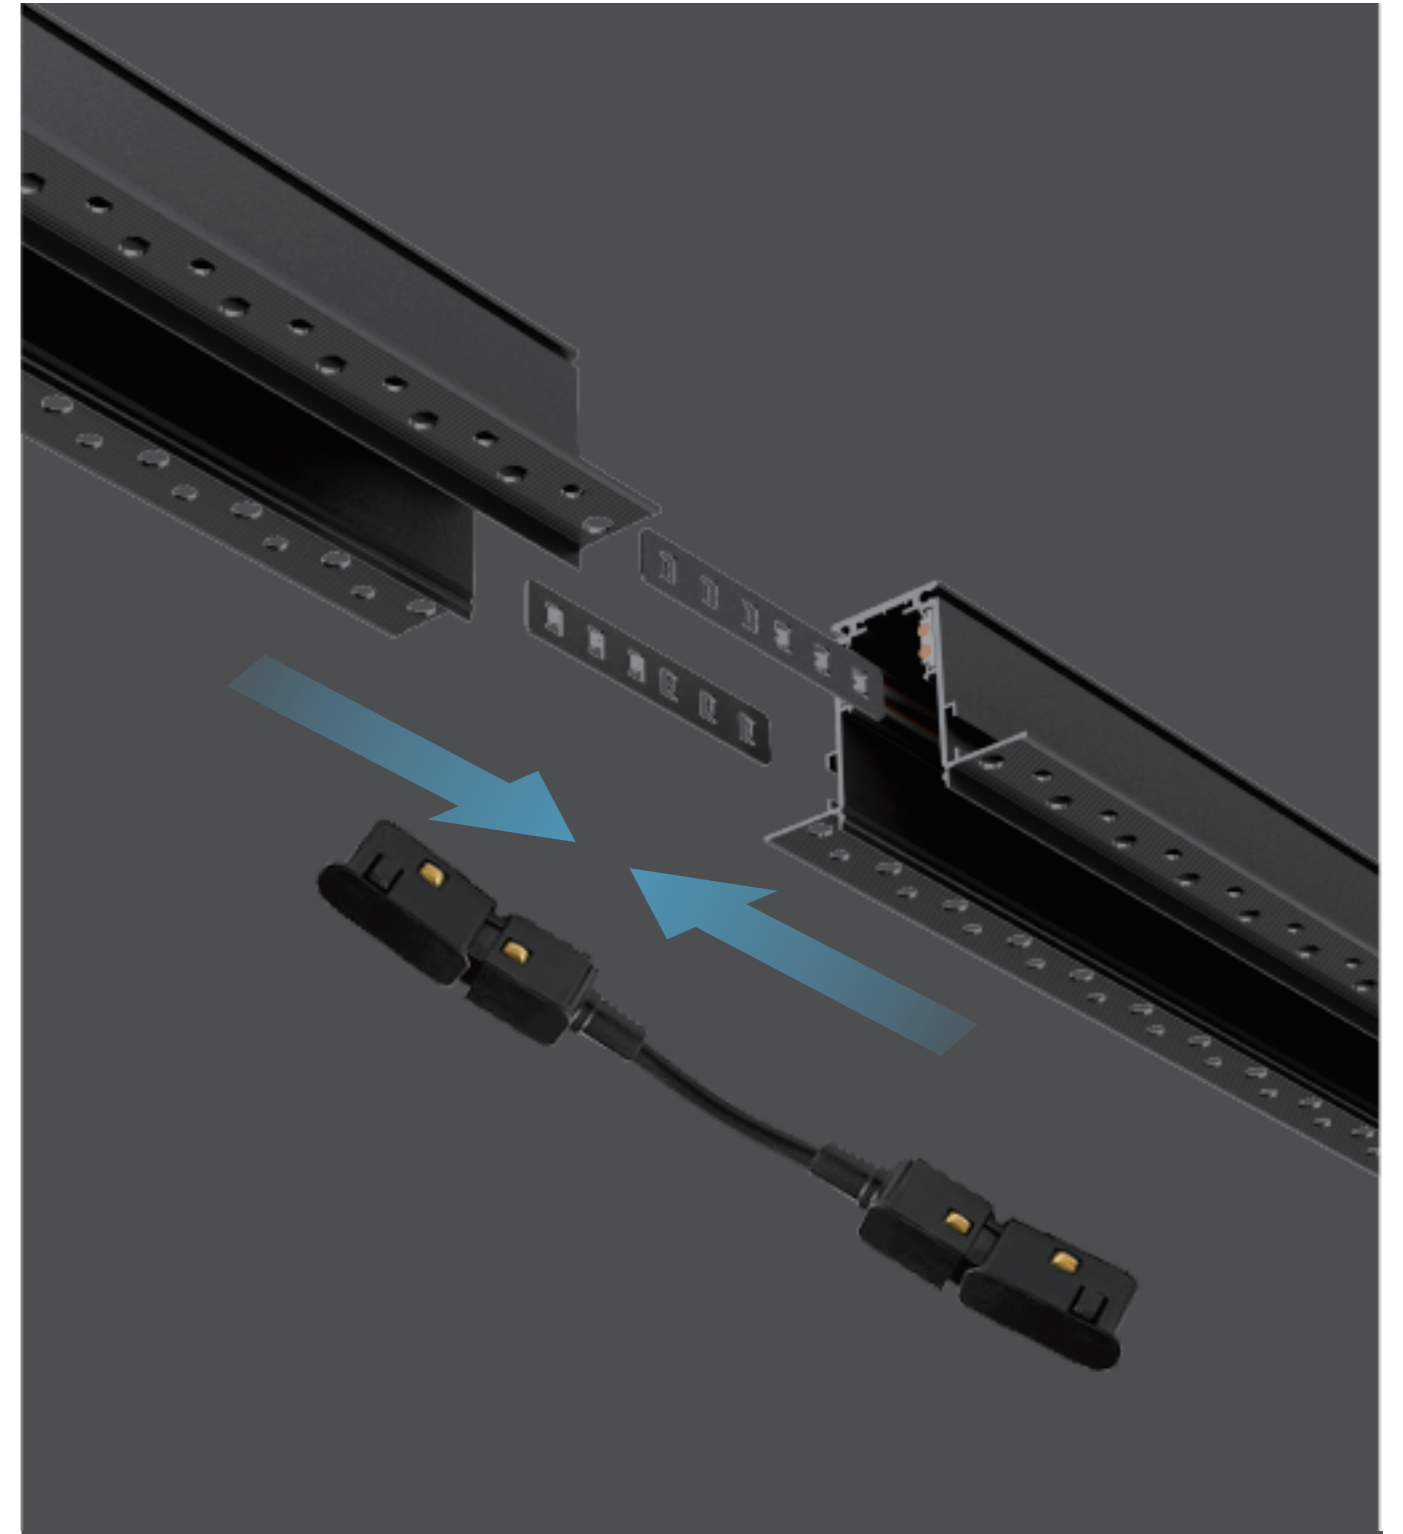

Track splicing

Easy splicing

Very convenient and efficient in track splicing