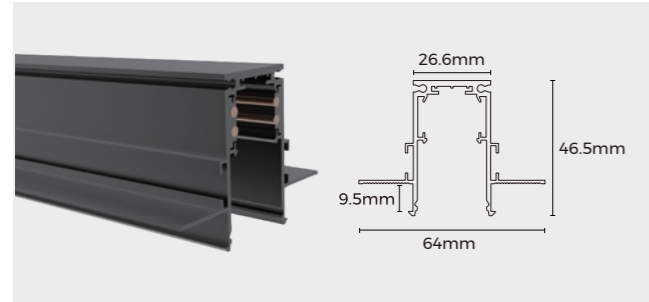

Trimless recessed track

Art. 127.0001.R.95.2M

Installation: Trimless recessed
Material: AL6063-T5
Coating: Black
Size: 64×46.5×1000/2000/3000mm

Rated current: 12A

Operating Voltage	Maximum power
24V	300W
48V	580W