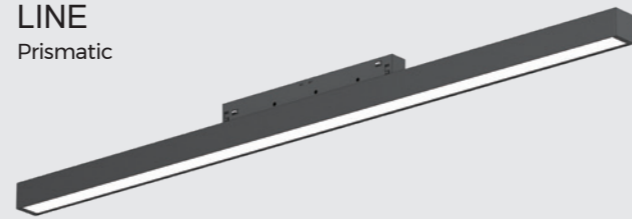

# Linear module

Easy installation

WALLWASHER  
Wall washer

LINE  
Diffuser

LINE  
Prismatic

LINE  
Asymmetric

LINE  
Double Asymmetric

DARKLIGHT  
Grating