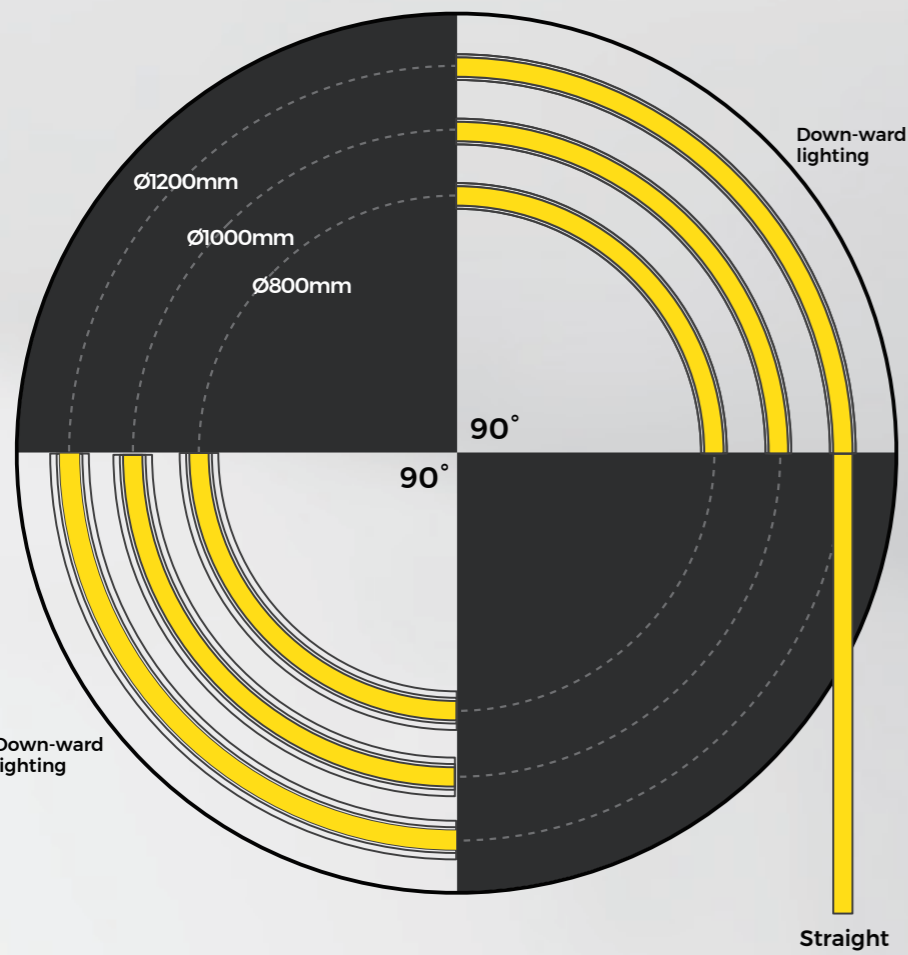

# Curved track

Combine with straight track for more possibilities

© | Type of track

Trimless track  
(12.5mm/9.5mm)

Pendant track

# Variety of designs

Straight lines and curves shuttle freely to realize various shapes and designs.