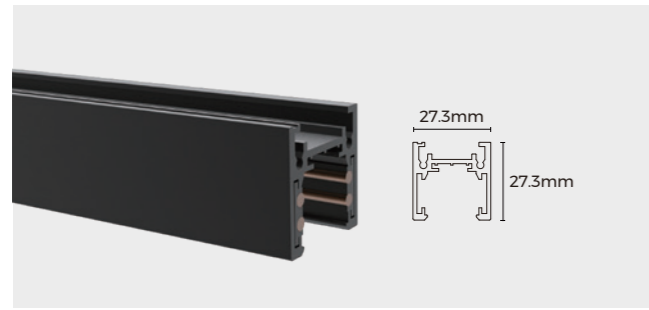

Systematic lighting, effortless assembly

Ceiling/Pendant track

Art. 127.0011.L.2M

Installation: Ceiling / Pendant
Material: AL6063-T5
Coating: Black
Size: 27.3×27.3×1000/2000/3000mm

Rated current: 12A

Operating Voltage	Maximum power
24V	300W
48V	580W