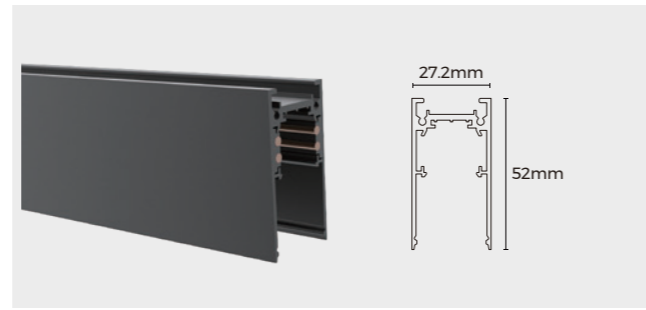

## Ceiling/Pendant track

**Art. 127.0011.L.2M**

Installation: Ceiling / Pendant  
Material: AL6063-T5  
Coating: Black  
Size: 27.3×27.3×1000/2000/3000mm

Rated current: 12A

Operating Voltage	Maximum power
24V	300W
48V	580W