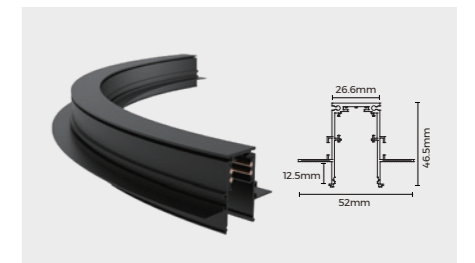

Size: 52×46.5×Φ800mm, 90°

**Art. 127.0001.125.1000mm 90°**

Installation: Trimless recessed  
Material: AL6063-T5  
Coating: Black  
Rated current: 7.5A

Operating Voltage	Maximum power
24V	180W
48V	360W

Size: 52×46.5×Φ1000mm, 90°