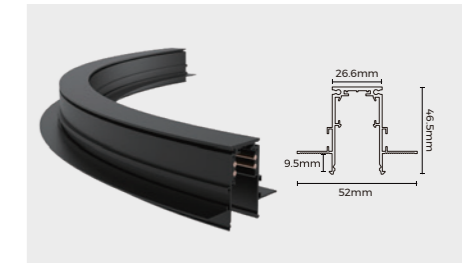

Size: 52×46.5×Φ800mm, 90°

**Art. 127.0001.95.1000mm 90°**

Installation: Trimless recessed  
Material: AL6063-T5  
Coating: Black  
Rated current: 7.5A

Operating Voltage	Maximum power
24V	180W
48V	360W

Size: 52×46.5×Φ1000mm, 90°