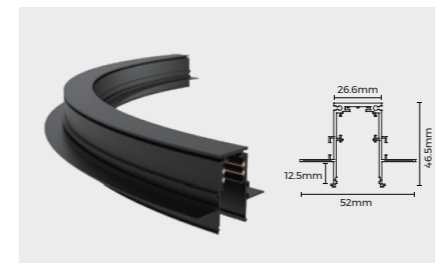

Art. 127.0001.125.1000mm 90°

Installation: Trimless recessed
Material: AL6063-T5
Coating: Black
Rated current: 7.5A

Operating Voltage	Maximum power
24V	180W
48V	360W

Size: 52×46.5×Φ1000mm, 90°