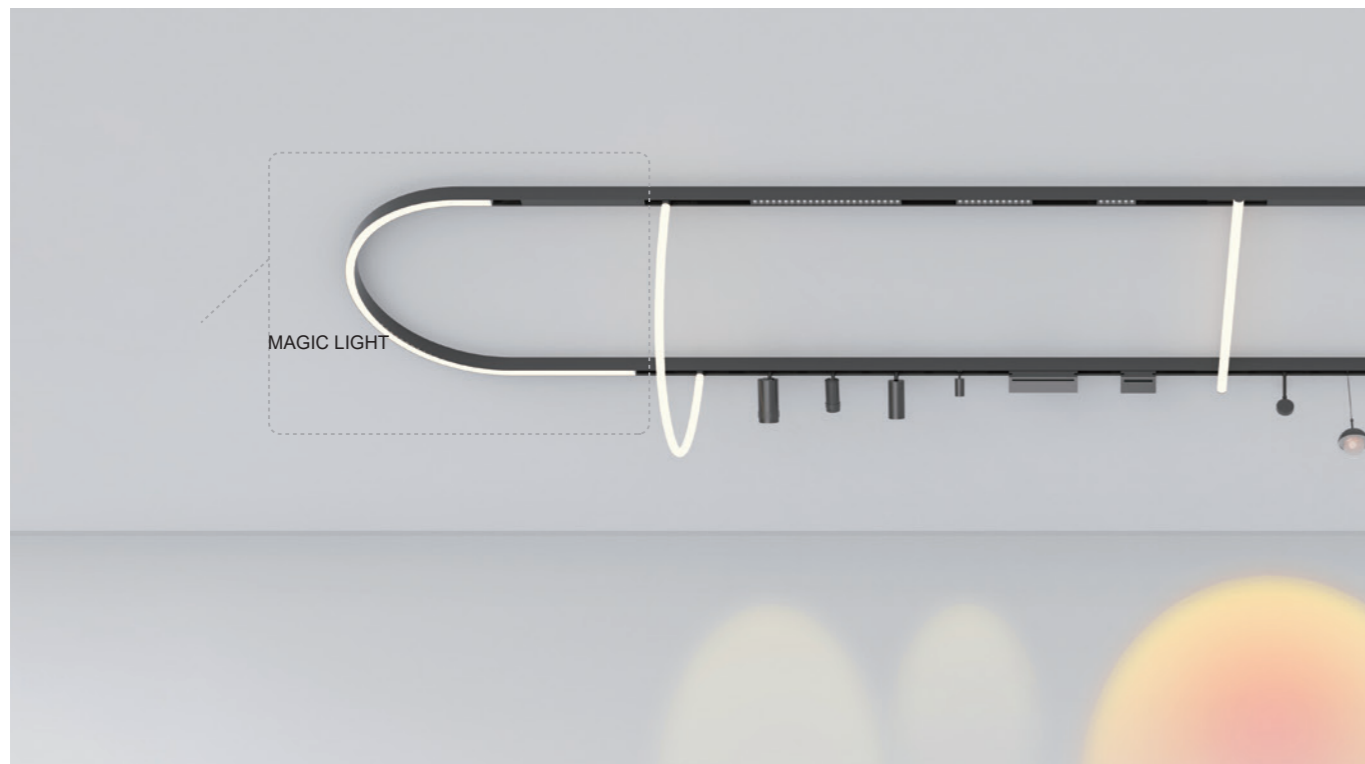

MAGIC LIGHT 360  
Round neon

MAGIC LIGHT  
Square recessed neon

Easy installation

STICK  
Round tube

STICK 2  
Cross-track round tube

# Decorative light module

SUNSET  
Sunset light

DROP  
Waterdrop light

TUBE  
Φ30mm spotlight

TUBE 2  
Φ50mm spotlight