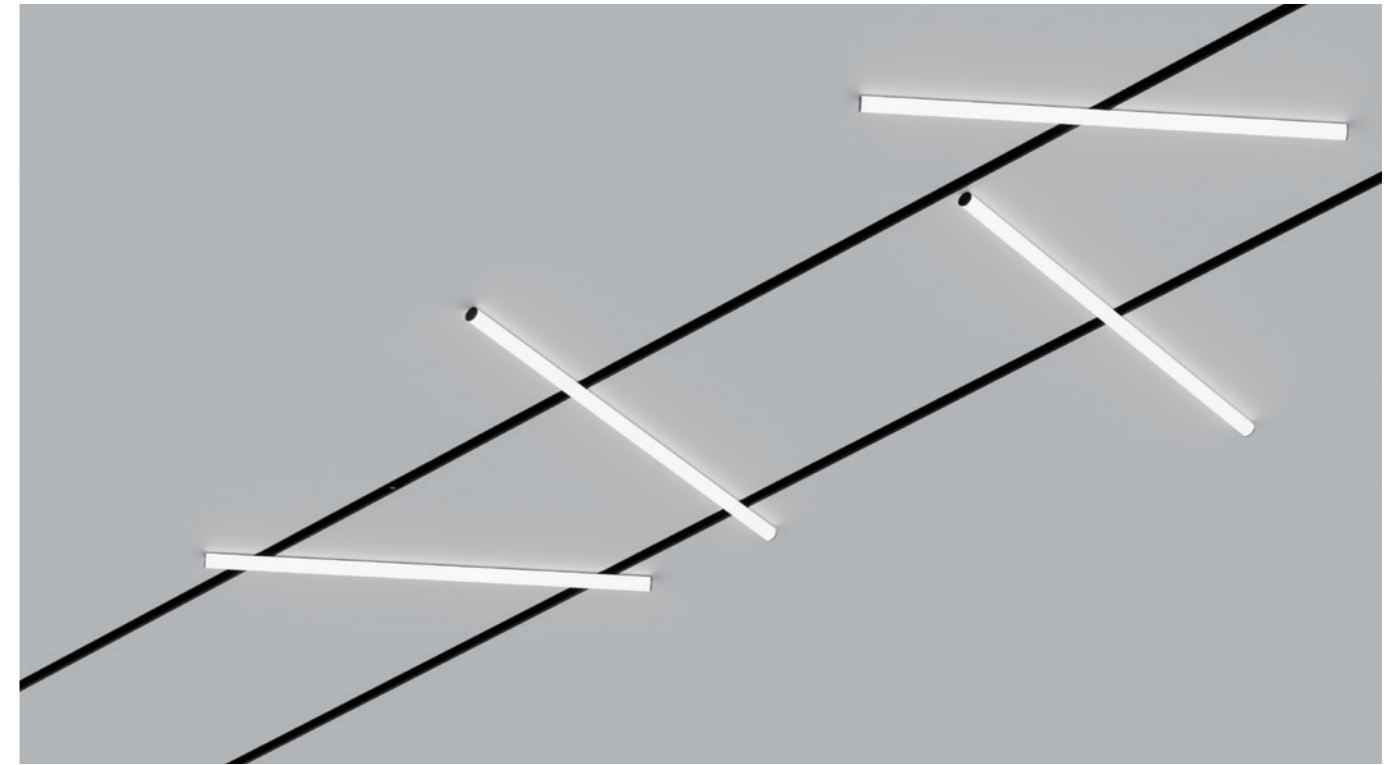

MAGIC LIGHT 360  
Round neon

MAGIC LIGHT  
Square recessed neon

Easy installation

STICK  
Round tube

STICK 2  
Cross-track round tube

# Decorative light module

SUNSET  
Sunset light

DROP  
Waterdrop light

TUBE  
Φ30mm spotlight

TUBE 2  
Φ50mm spotlight