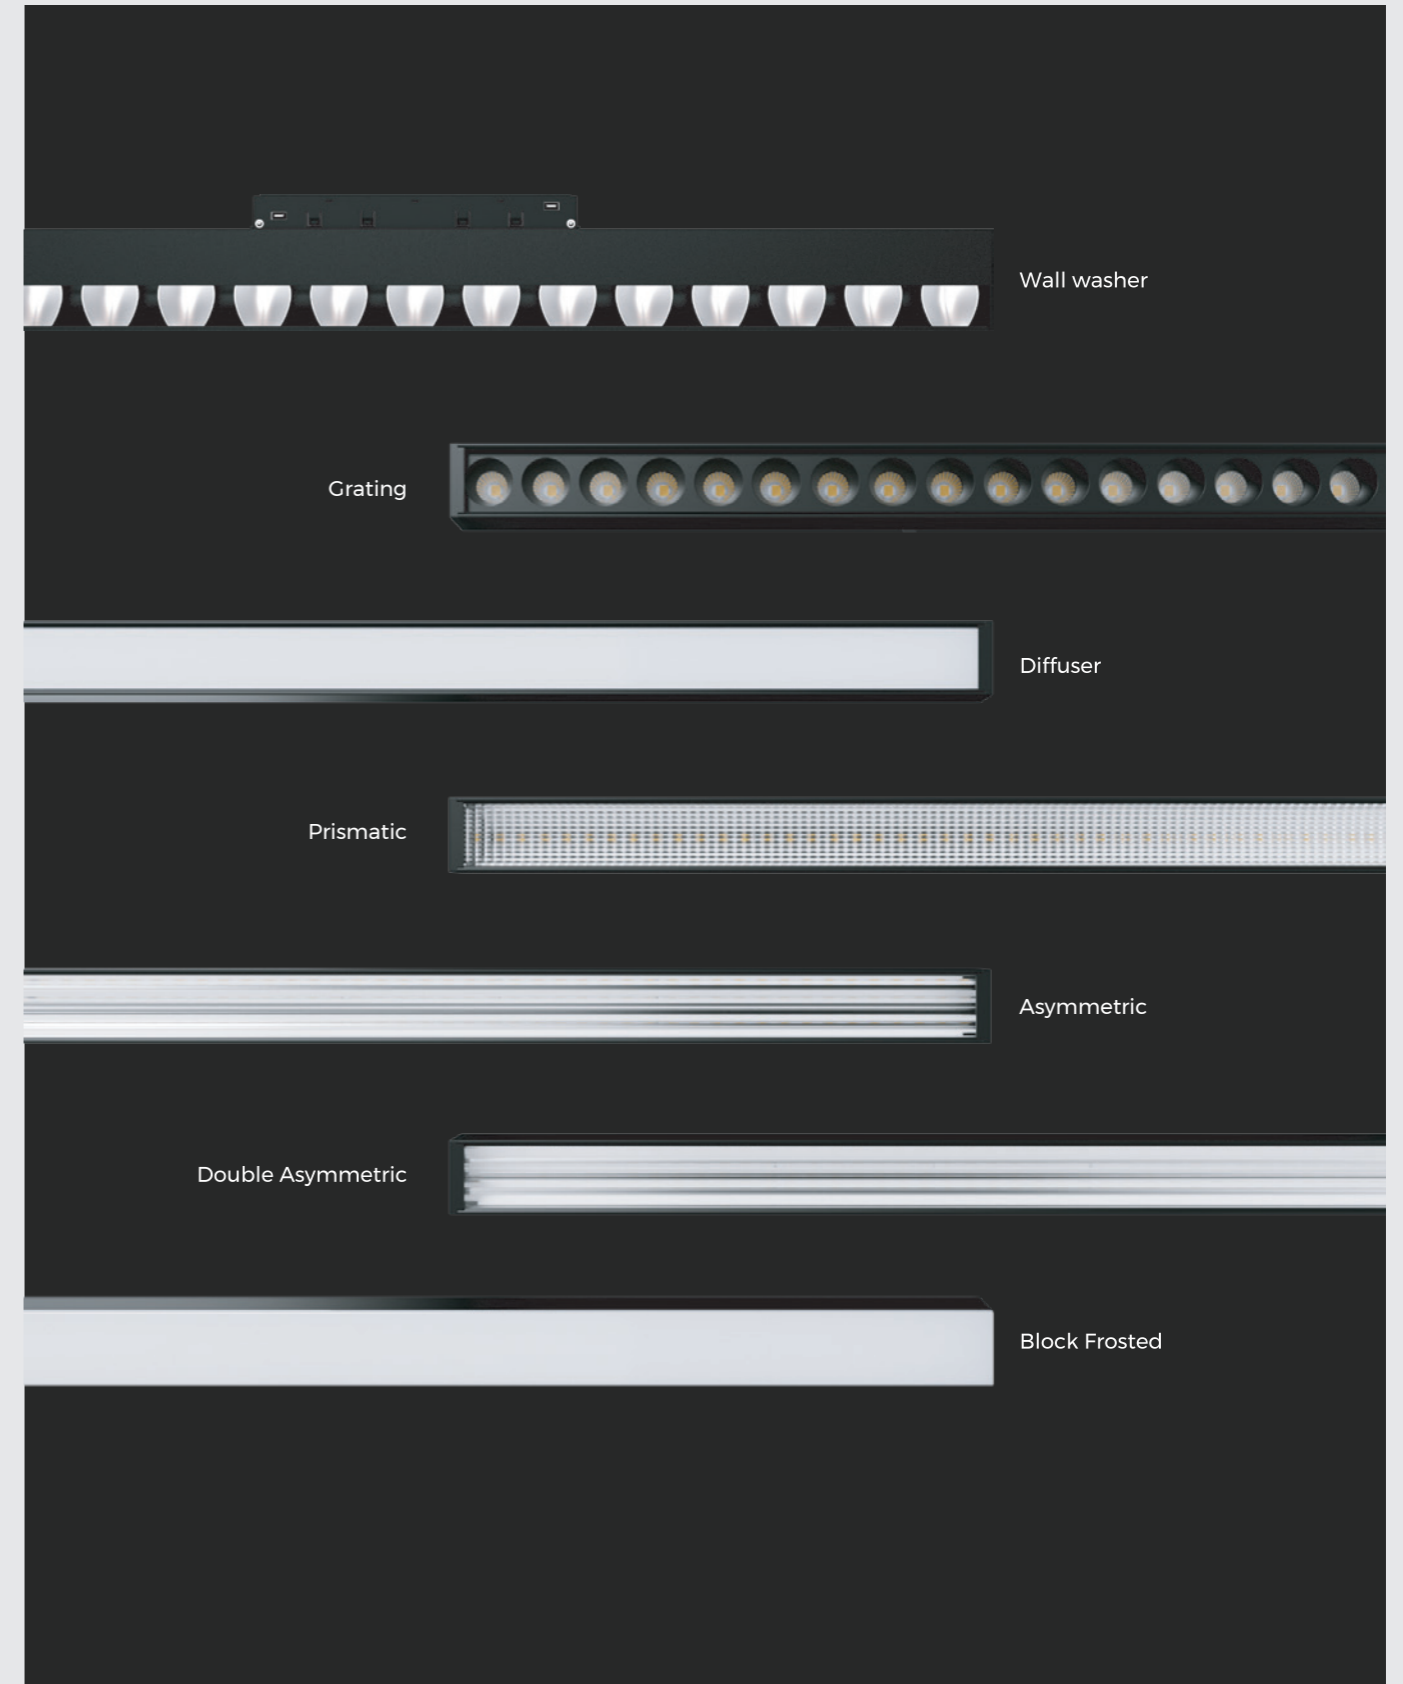

Mask

Wall washer

Grating

Diffuser

Prismatic

Asymmetric

Double Asymmetric

Block Frosted