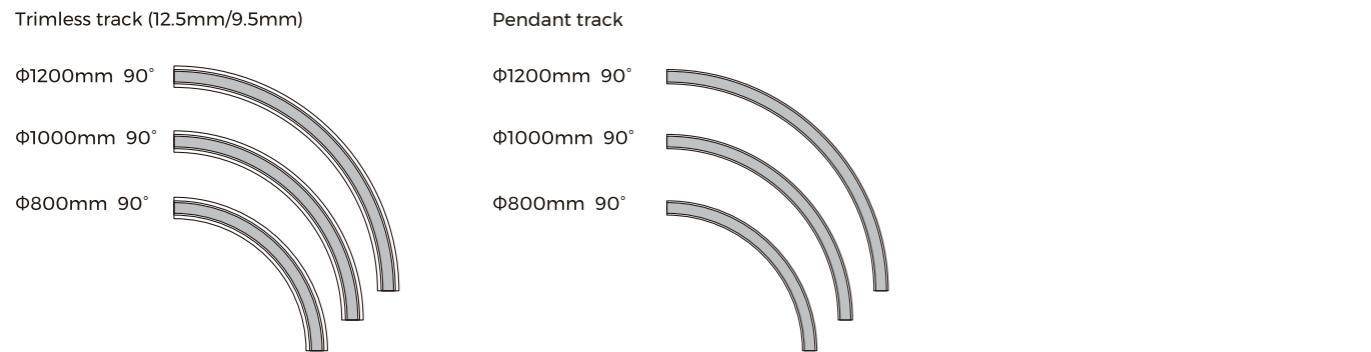

Curve track