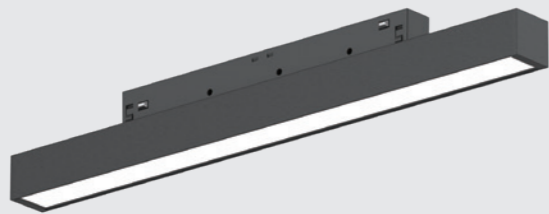

# Linear module

Easy installation

WALLWASHER  
Wall washer

LINE  
Diffuser

LINE  
Prismatic

LINE  
Asymmetric

LINE  
Double Asymmetric

DARKLIGHT  
Grating