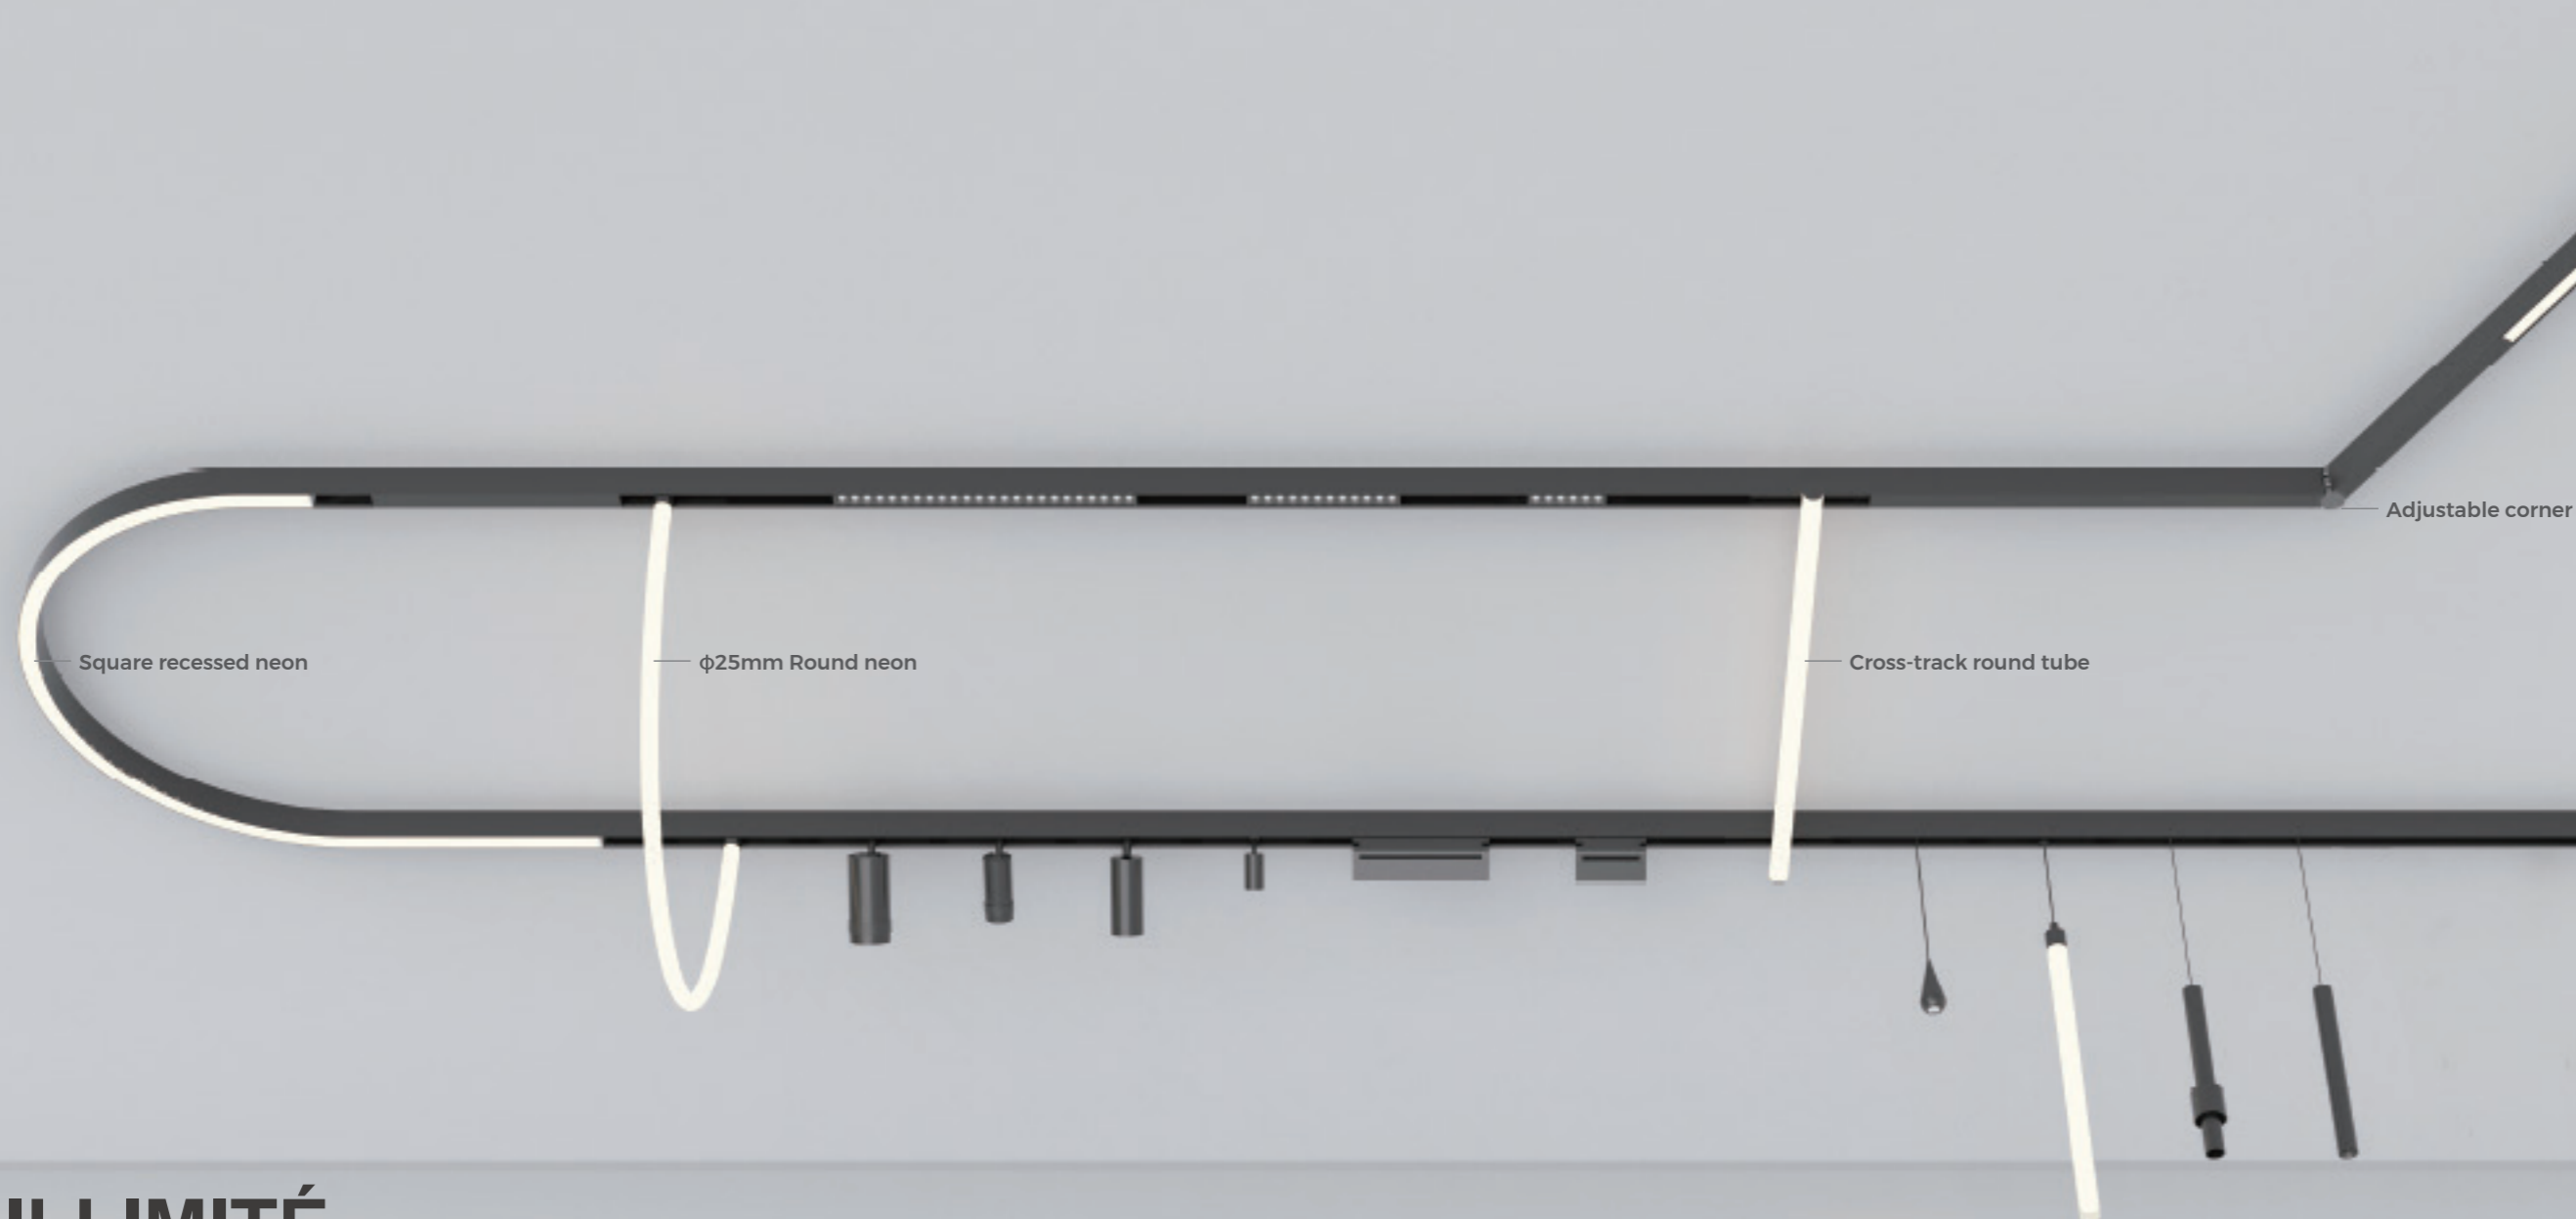

ILLIMITÉ series

The Illimite Magnetic Track Lighting System offers a versatile lighting solution, designed with several installation options to suit different design needs:

Surface Tracks:

These are ideal for surface-mounted installation. This option allows the tracks to be installed directly on ceilings or walls, offering an exposed and easily accessible lighting system.

Recessed Tracks:

These come in a trimless, recessed format, which allows for seamless integration into plaster walls and ceilings. This provides a clean, minimalist appearance, making the tracks almost invisible.

Pendant Tracks:

Designed for suspended installation, these tracks can be mounted from any ceiling surface, hanging down like pendants. This option is perfect for spaces requiring a more architectural or decorative lighting setup.