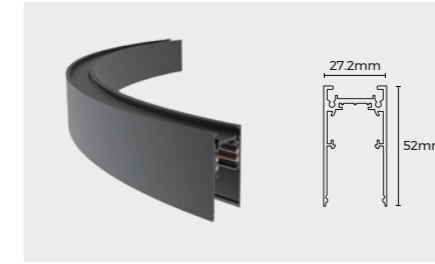

Art. 127.0018.1000mm 90°

Installation: Ceiling / Pendant
Material: AL6063-T5
Coating: Black
Rated current: 7.5A

Operating Voltage	Maximum power
24V	180W
48V	360W

Size: 27.2×52×Φ1000mm, 90°