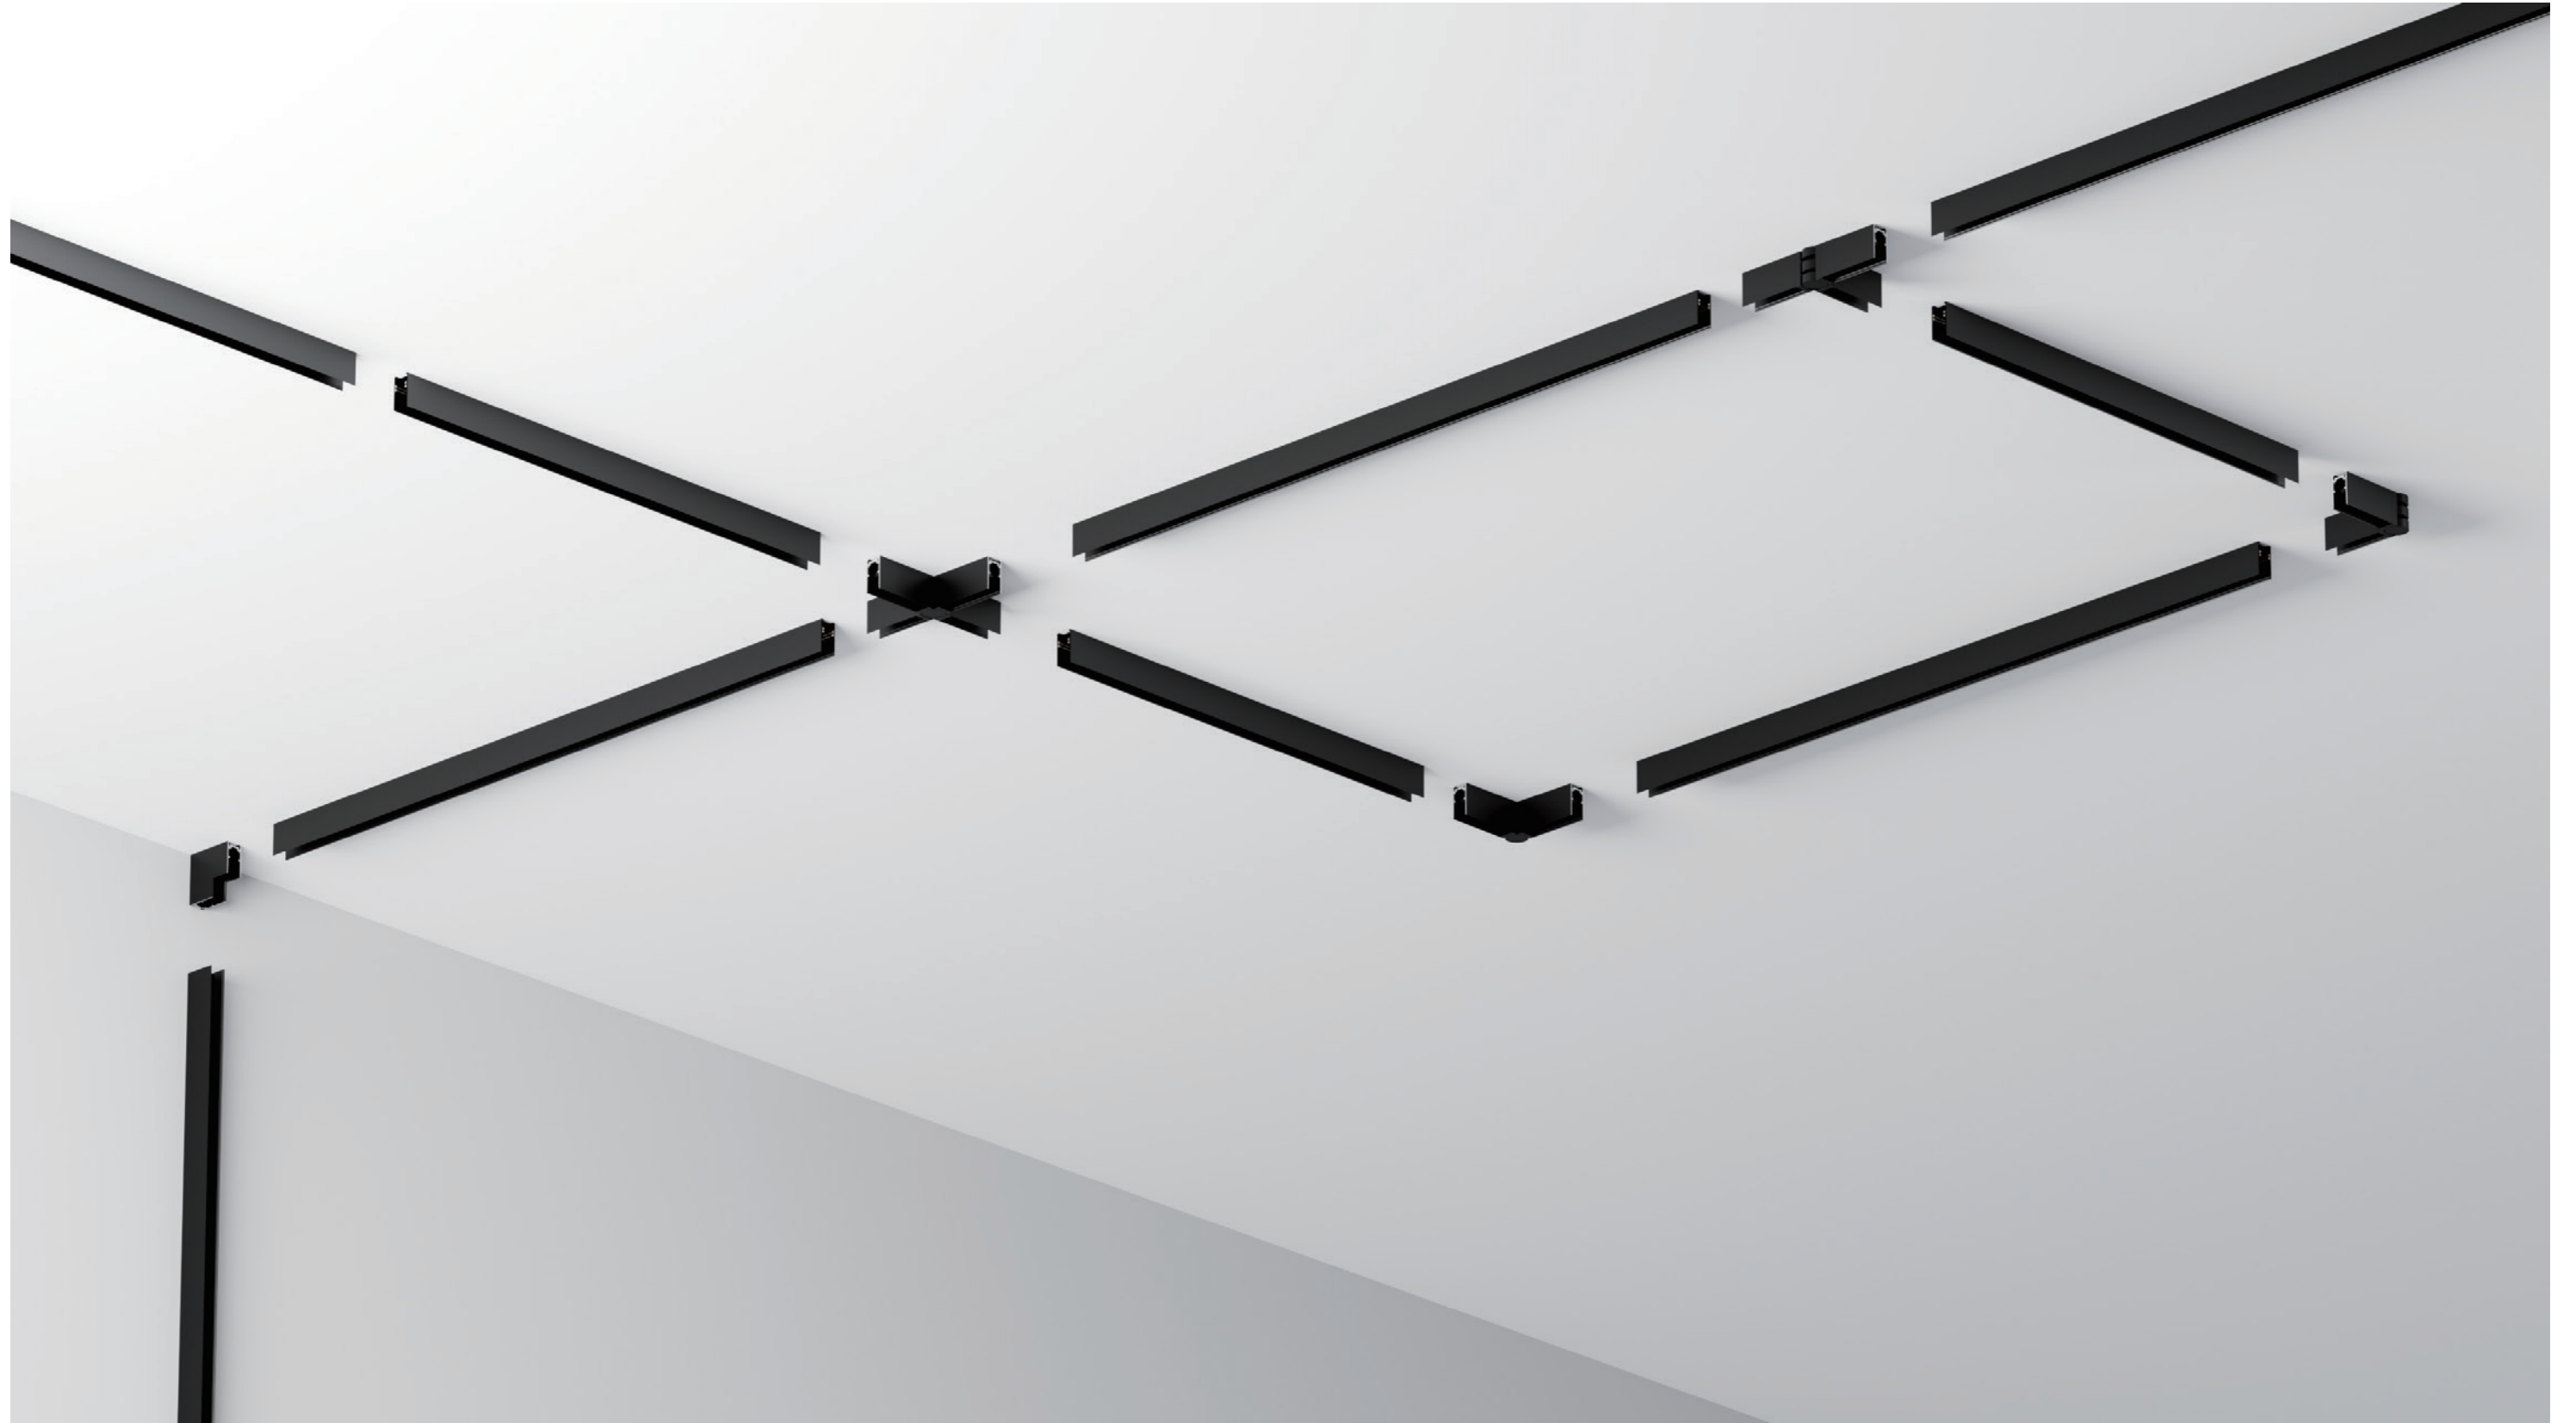

Standard connector

13 finished accessories, no need to cut, can achieve seamless splicing