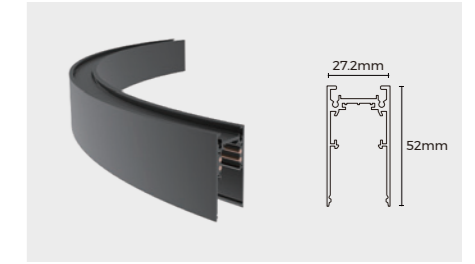

Size: 27.2×52×Φ800mm, 90°

**Art. 127.0018.1000mm 90°**

Installation: Ceiling / Pendant  
Material: AL6063-T5  
Coating: Black  
Rated current: 7.5A

Operating Voltage	Maximum power
24V	180W
48V	360W

Size: 27.2×52×Φ1000mm, 90°