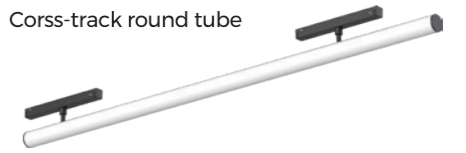

MAGIC LIGHT 360  
Round neon

MAGIC LIGHT  
Square recessed neon

Easy installation

STICK  
Round tube

STICK 2  
Cross-track round tube