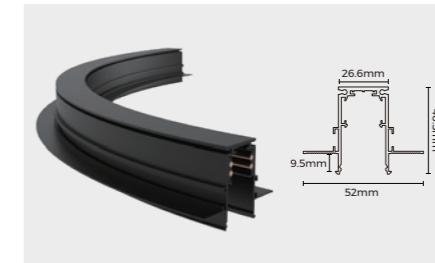

Art. 127.0001.95.1000mm 90°

Installation: Trimless recessed
Material: AL6063-T5
Coating: Black
Rated current: 7.5A

Operating Voltage	Maximum power
24V	180W
48V	360W

Size: 52×46.5×Φ1000mm, 90°