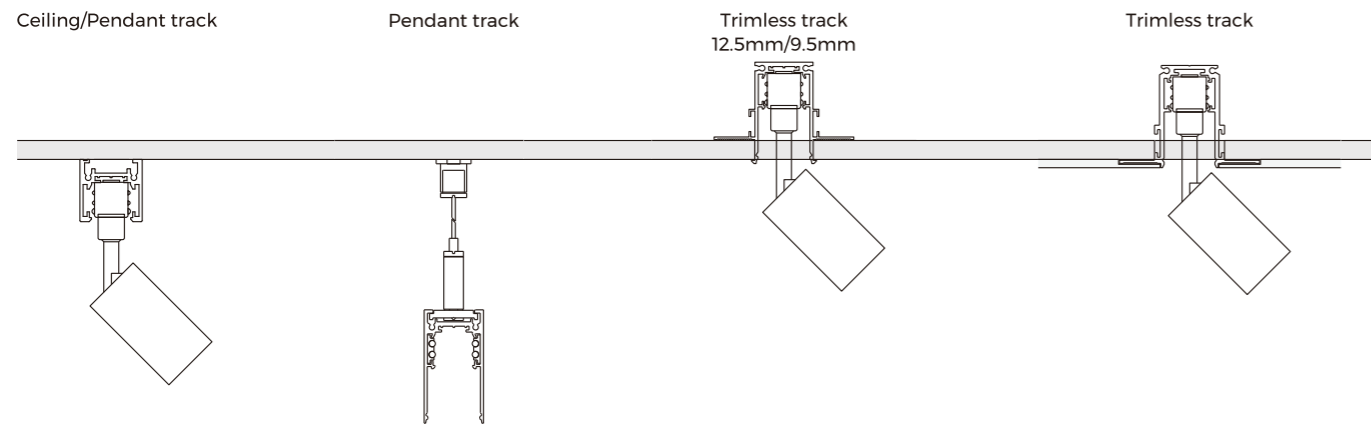

System overview

Straight track