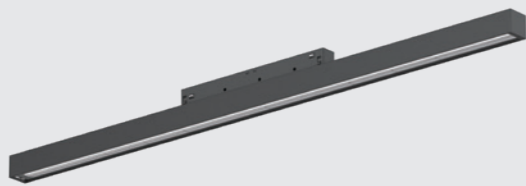

# Linear module

Easy installation

WALLWASHER  
Wall washer

LINE  
Diffuser

LINE  
Prismatic

LINE  
Asymmetric

LINE  
Double Asymmetric

DARKLIGHT  
Grating