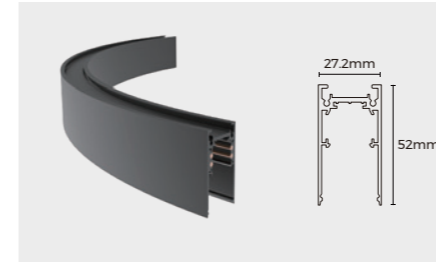

Curve track Ceiling / Pendant track

Art. 127.0018.800mm 90°

Installation: Ceiling / Pendant
Material: AL6063-T5
Coating: Black
Rated current: 7.5A

Operating Voltage	Maximum power
24V	180W
48V	360W

Size: 27.2×52×Φ800mm, 90°