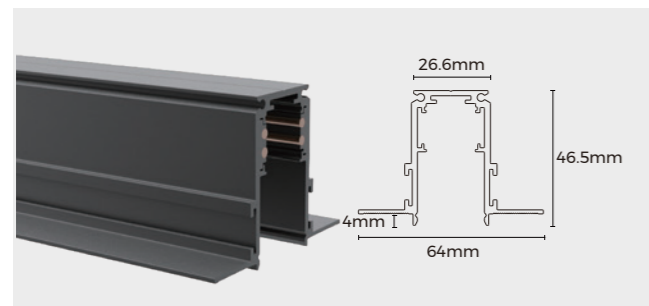

Art. 127.0001.R.40.2M

Installation: Trimless recessed
Material: AL6063-T5
Coating: Black
Size: 64×46.5×1000/2000/3000mm

Rated current: 12A

Operating Voltage	Maximum power
24V	300W
48V	580W