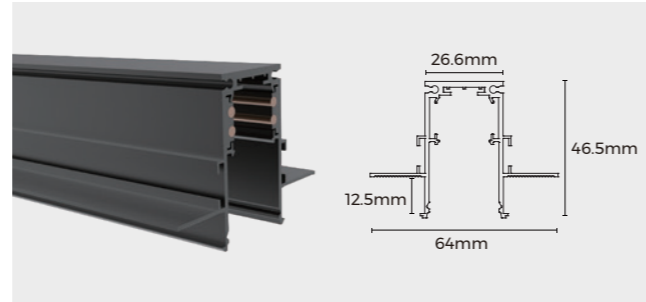

Art. 127.0001.R.125.2M

Installation: Trimless recessed
Material: AL6063-T5
Coating: Black
Size: 64×46.5×1000/2000/3000mm

Rated current: 12A

Operating Voltage	Maximum power
24V	300W
48V	580W