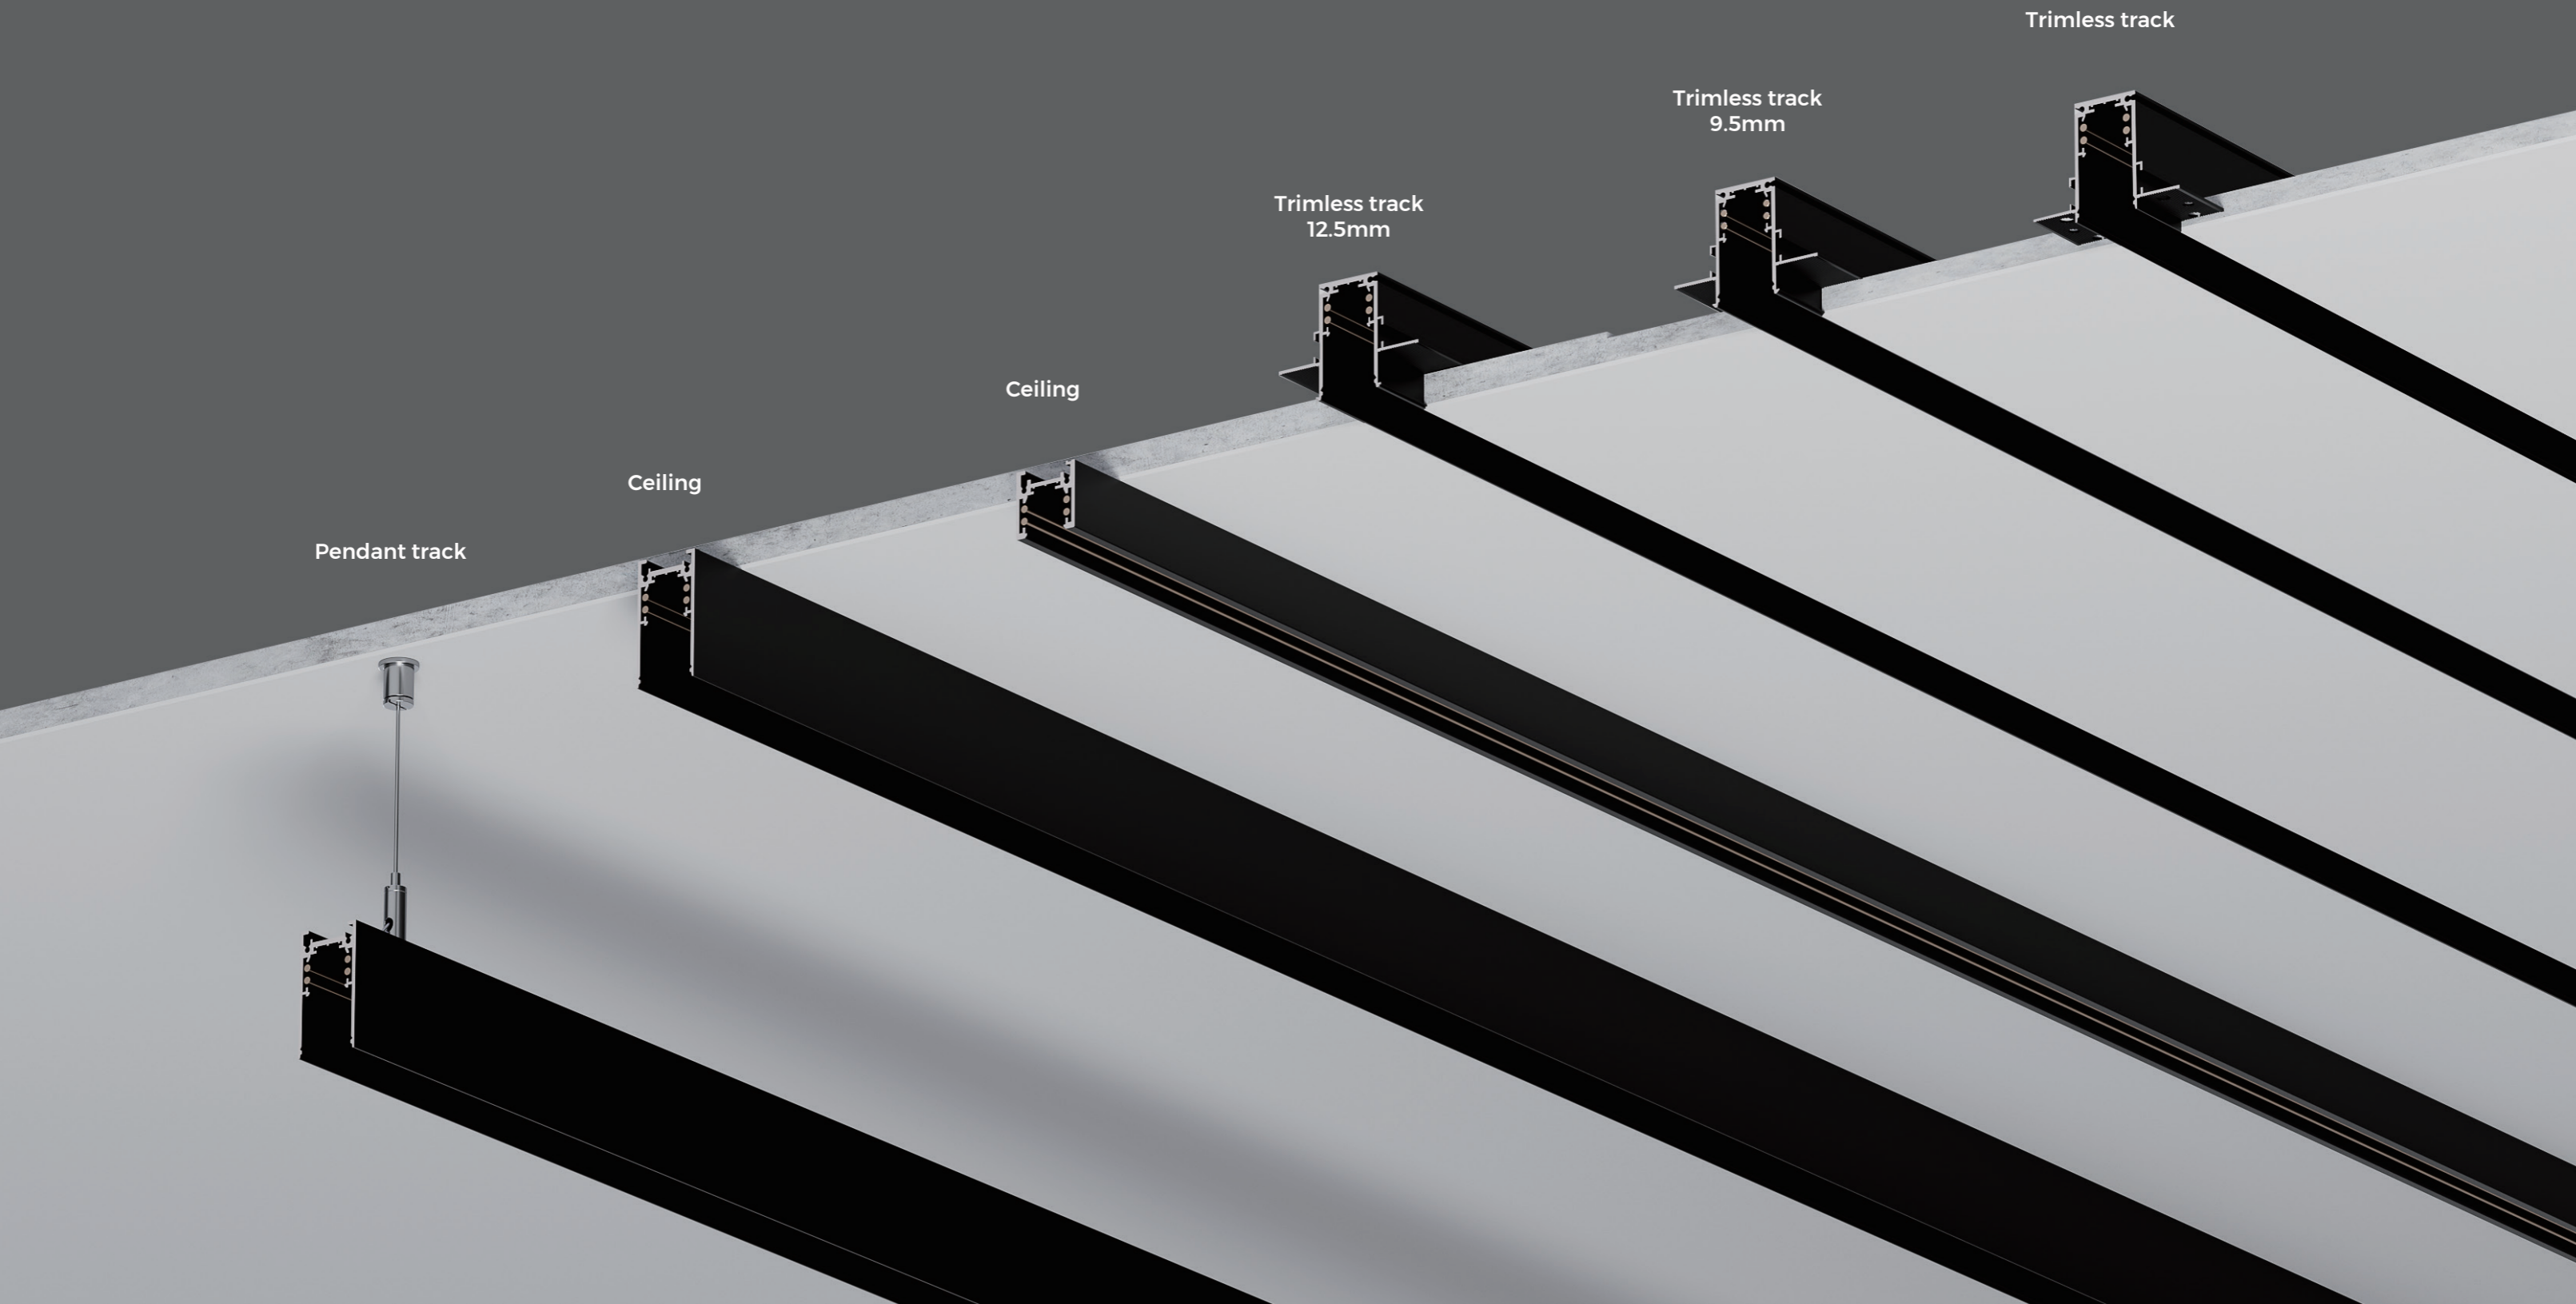

Type of track