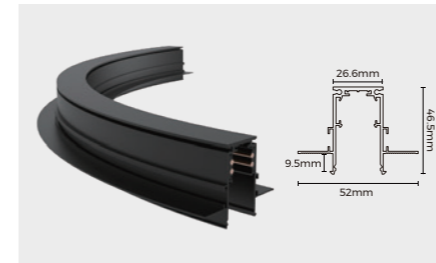

Trimless track (9.5mm gypsum board)

Art. 127.0001.95.800mm 90°

Installation: Trimless recessed
Material: AL6063-T5
Coating: Black
Rated current: 7.5A

Operating Voltage	Maximum power
24V	180W
48V	360W

Size: 52×46.5×Φ800mm, 90°