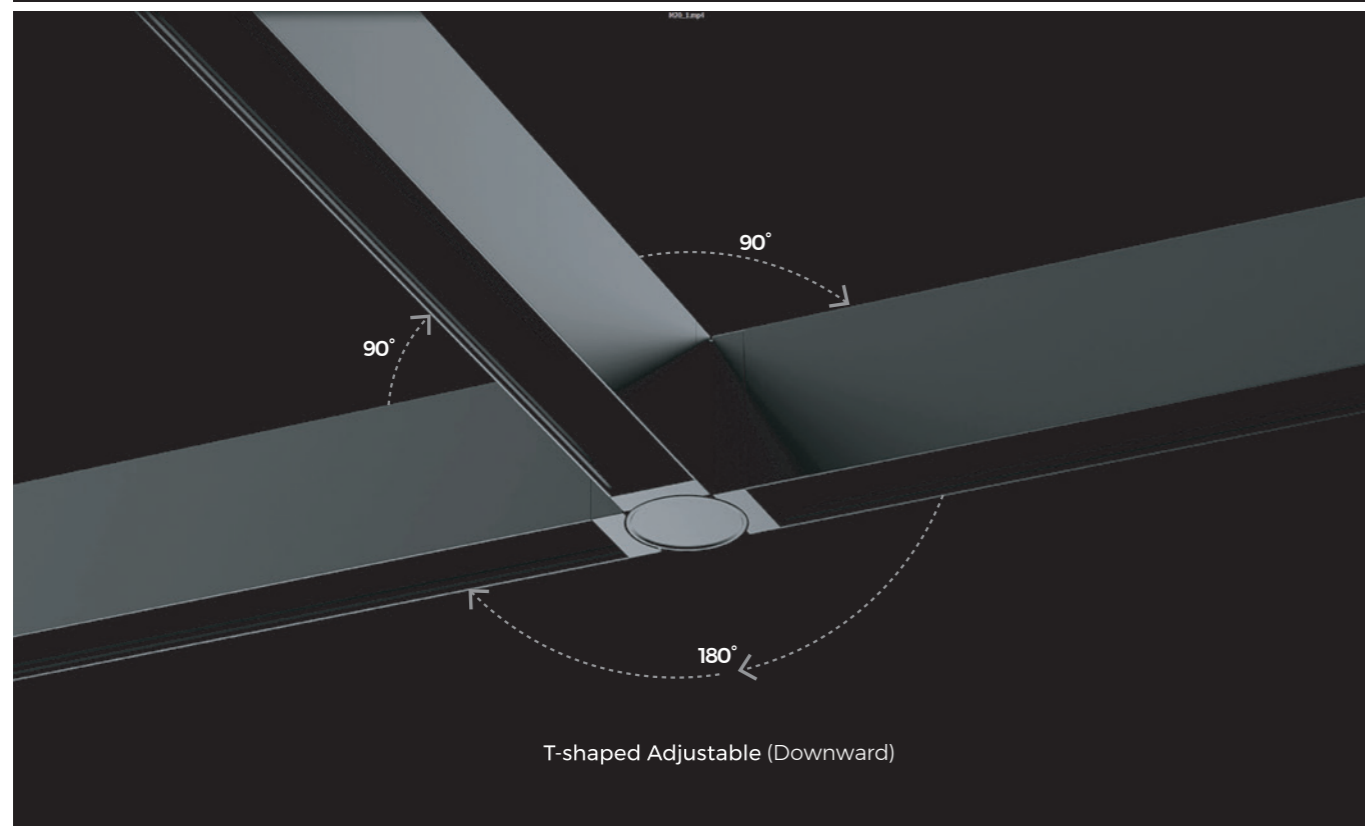

## **Surface Tracks:**

These are ideal for surface-mounted installation. This option allows the tracks to be installed directly on ceilings or walls, offering an exposed and easily accessible lighting system.

# Track splicing

## Easy splicing

Very convenient and efficient in track splicing

# Straight corners

L-shaped, T-shaped and X-shaped corners can be realized, and the angle can be adjusted to achieve more possibilities.